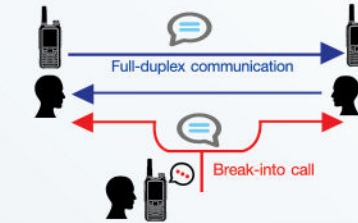

-  : 098-282-8374
-  : www.tccom.co.th
-  : SPENDERCLUB
-  : @SPENDERCLUB

Instant Communication Over Cellular Network (IP Radio Network)

The TC-1H provides wide area communication using cellular network and instant communication. Individual call, Group call or All call can be made the same way as a conventional two-way radio

Flexible with audio quality

The TC-1H supports group calls with three or more people. In case of an emergency, you can break into an on-going call to transmit an important message.

Multiple User Communication

Multiple users in the system can initiate call respectively. There are no requirement to check or wait for channel availability.

Priority Interrupt Communicate

TC-1H 's enables outdoor and ordinary mode to keep communication in any environment.