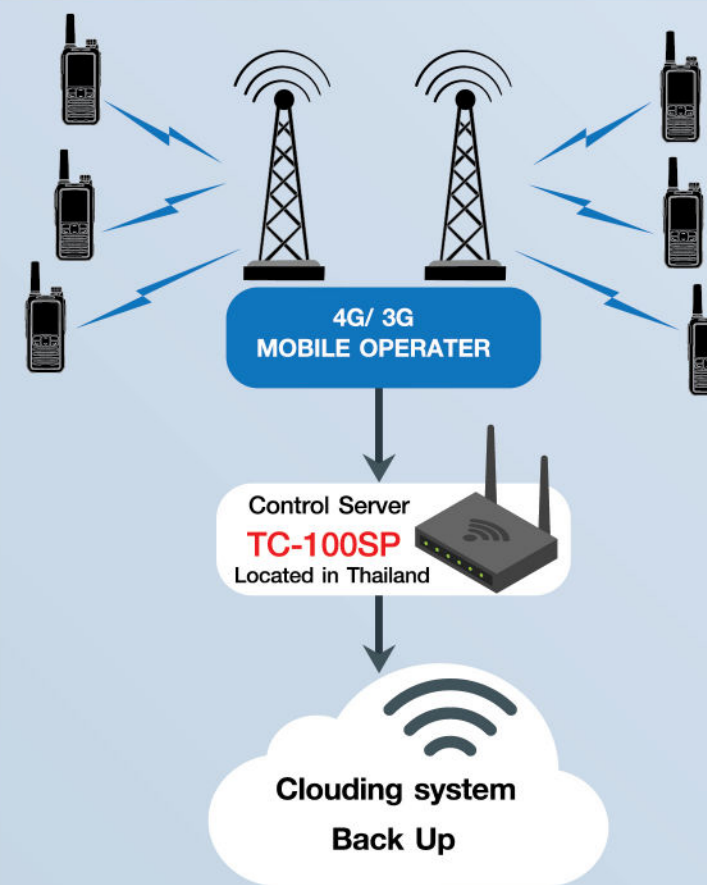

TAXI

MANAGEMENT

RESCUE

LOGISTIC

EVENT ORGANIZER

Actual Size

TC-1H
IP RADIO NETWORK

Communication throughout the Coverage By Cellular

Using a cellular network, the TC-1H can provides stable network connection and wide area communication throughout the coverage area of the network.

The TC-1H does not require its own repeaters or IP network which reduce the cost of building and maintaining a wide area radio network.